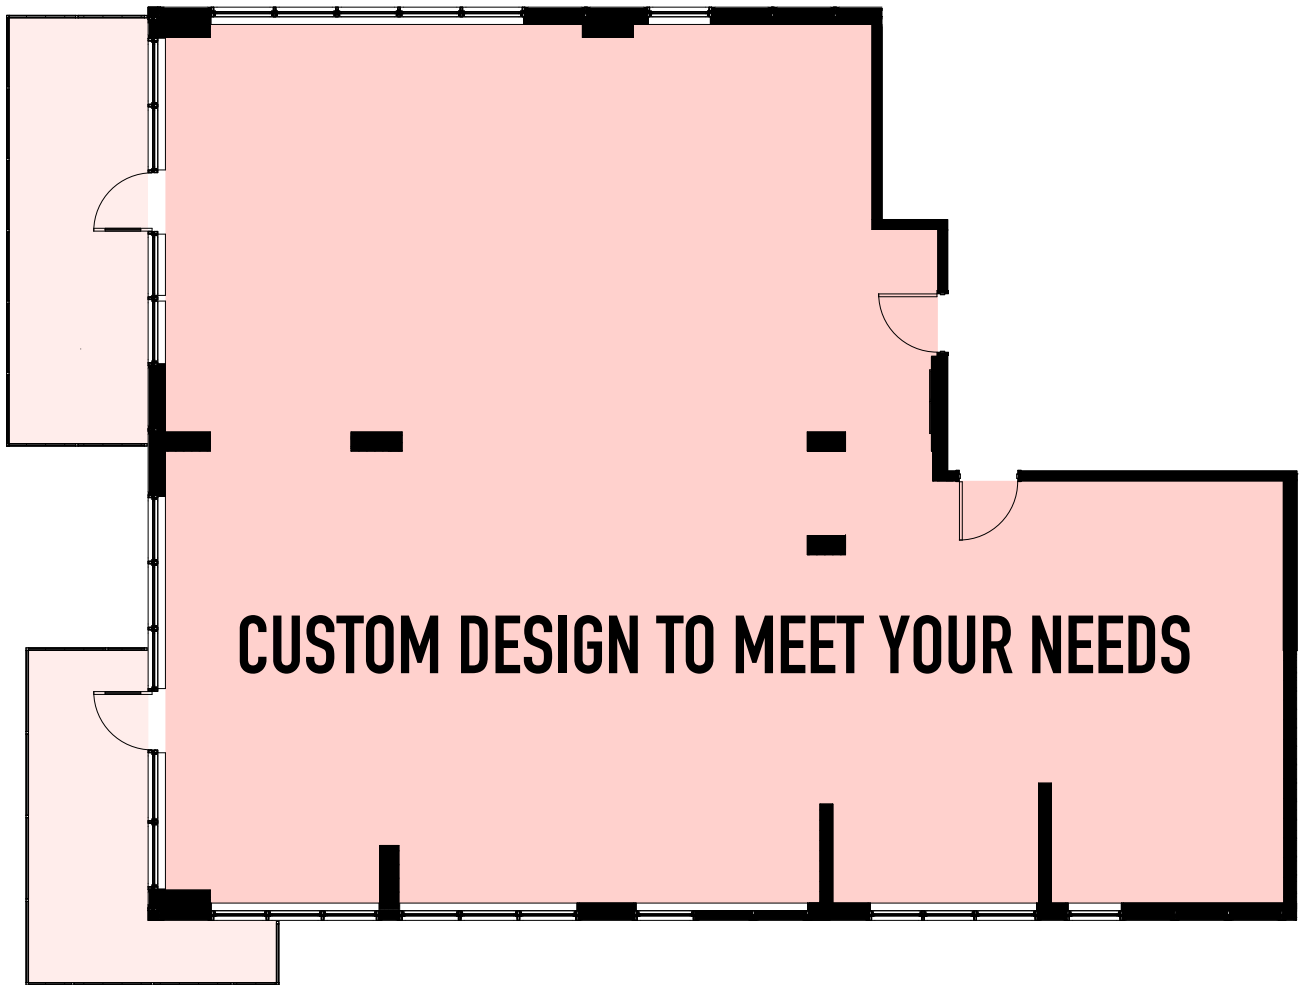

**23/01**

CUSTOM DESIGN

INTERIOR: 2295 SQ FT

EXTERIOR: 300 SQ FT

**PENTHOUSE**

**CUSTOM DESIGN TO MEET YOUR NEEDS**