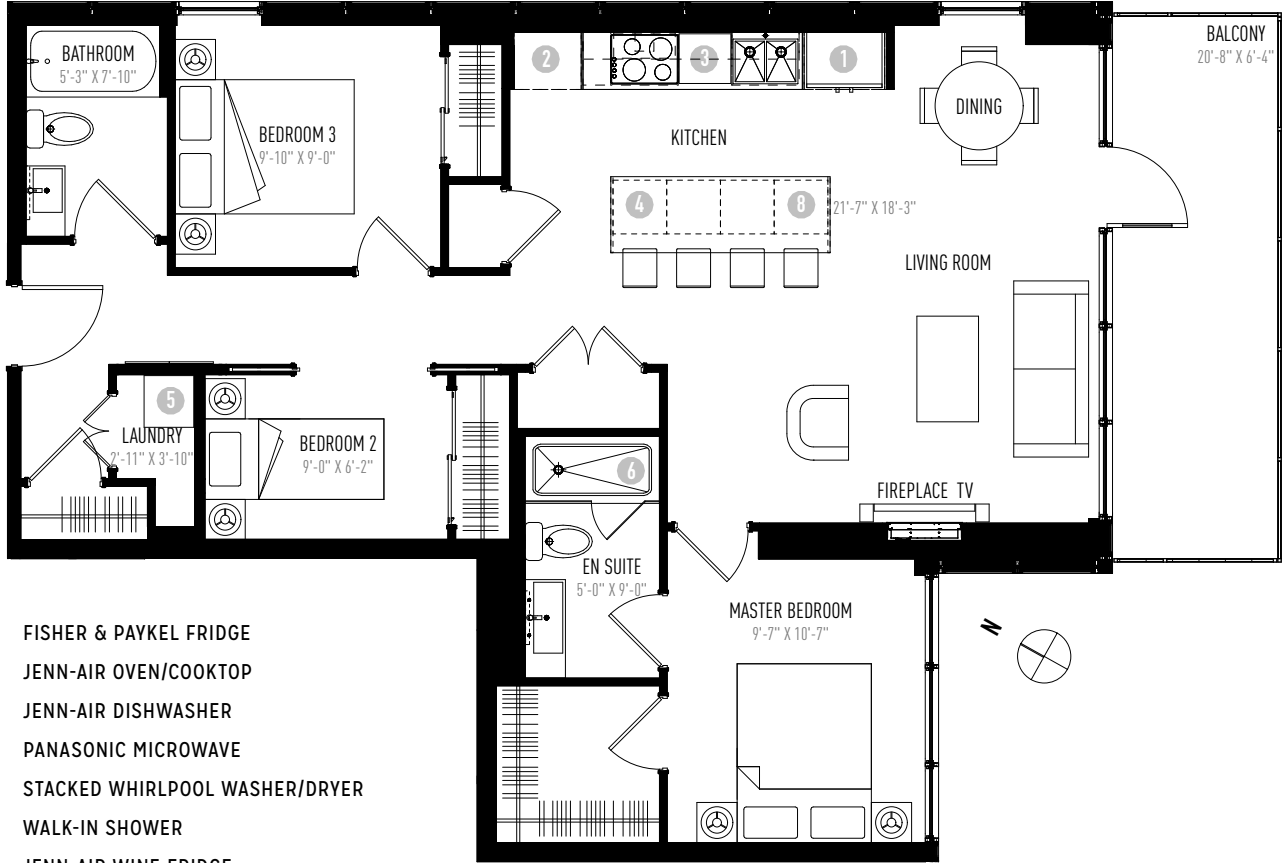

KENNEDY II

FLOORS 21,22 UNIT 4

3 BEDROOM

2 BATHROOM

1030 SQ FT

EXTERIOR: 134 SQ FT

- 1 FISHER & PAYKEL FRIDGE
- 2 JENN-AIR OVEN/COOKTOP
- 3 JENN-AIR DISHWASHER
- 4 PANASONIC MICROWAVE
- 5 STACKED WHIRLPOOL WASHER/DRYER
- 6 WALK-IN SHOWER
- 8 JENN-AIR WINE FRIDGE

NOTES:

FLOORS 18-22

APPLIANCES

PACKAGE FOR FLOORS 18 - 22

(INCLUDING SUITE ASSINIBOINE 1605 ON FLOOR 16)

OVEN

JENN-AIR

30" single wall oven with Multimode® convection system

DIMPLEX

Prism series 50.5" linear electric fireplace

FRIDGE*

FISHER & PAYKEL

ActiveSmart™ 36" refrigerator, French door integrated with ice, 72" tall

WASHER

WHIRLPOOL

5.2 cu. ft. front load washer with TumbleFresh™ option